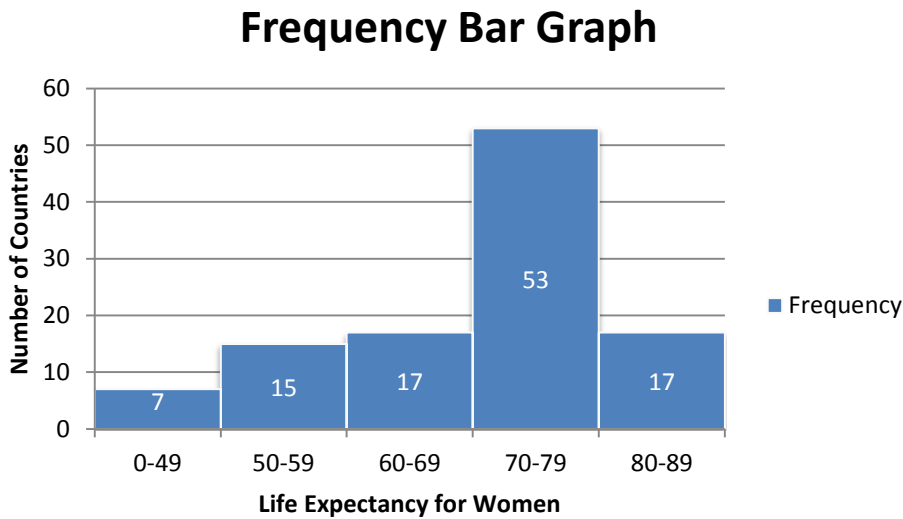

WHY GRAPH IN EXCEL?

- **Pros:**
  - Better graphics
  - More flexible options for look-and-feel, legends, etc.